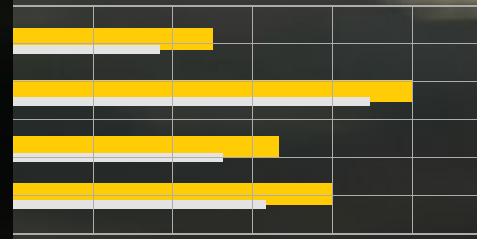

Trust the Tracker AI Dashcam to:

- Alert the driver in real-time through a speaker and display of an event that could lead to a potential accident (distraction, drowsiness, speed)
- Record all other events and create a dashboard for management to review and assist with coaching
- Significant reduction of accident risks through avoidance and coaching
- Lower insurance costs through reduced claims

It really is the one single device that does everything, and it's affordable