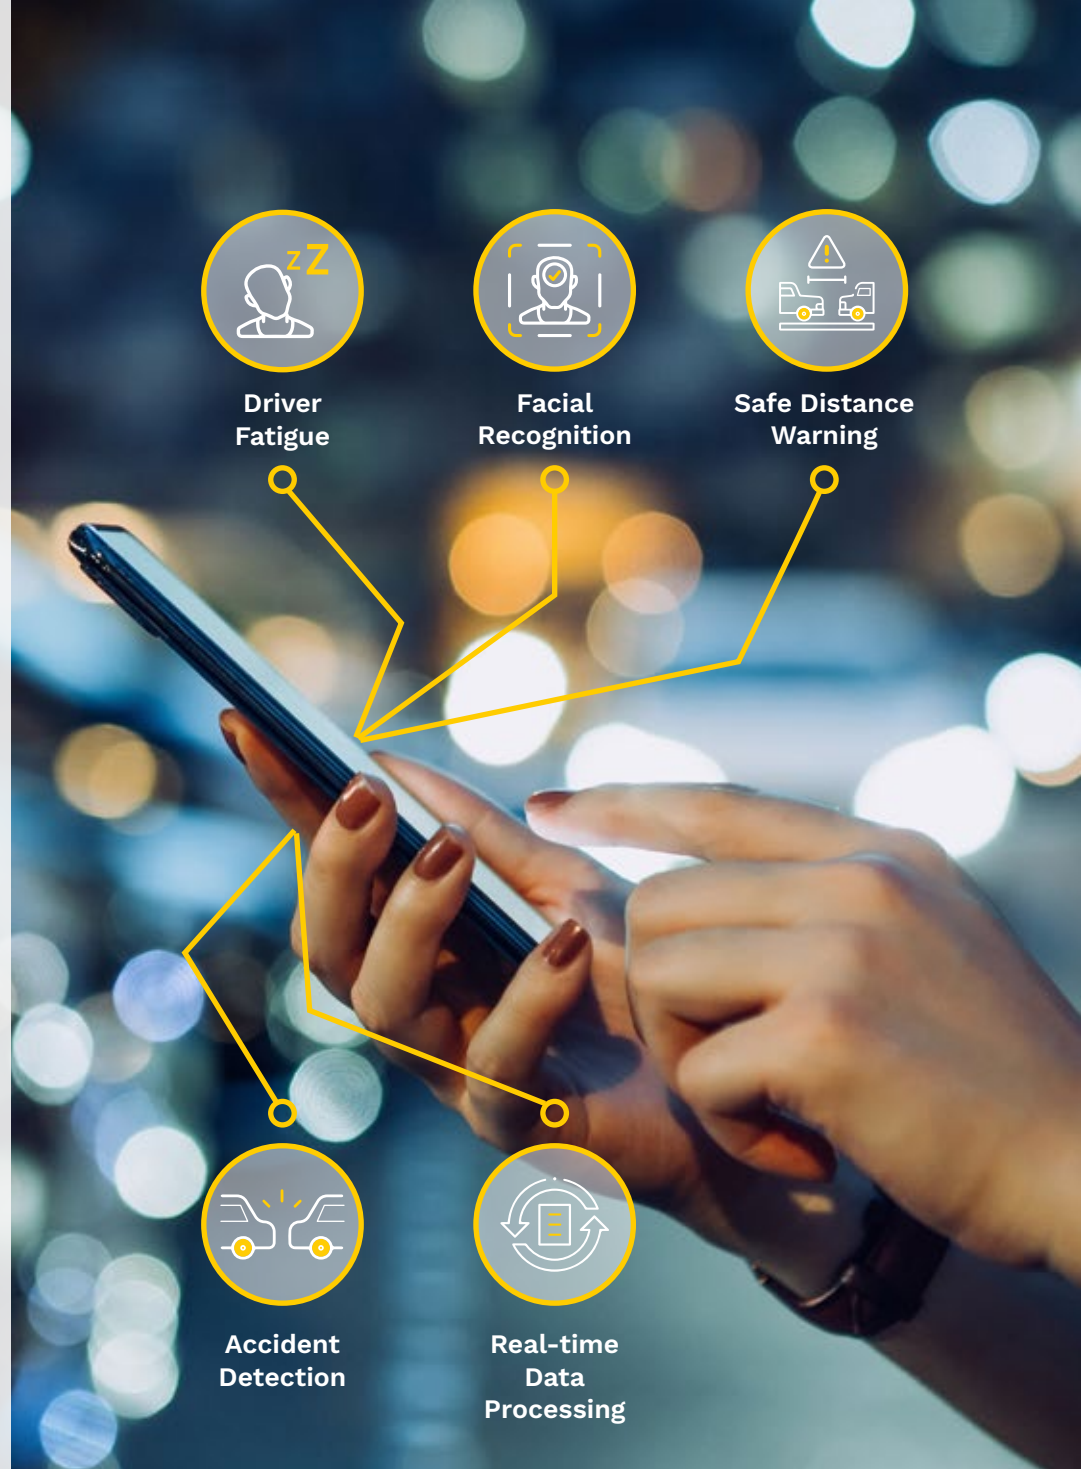

AI Cam algorithms identify and analyse facial points and driver behaviour

Events based on fleet manager criteria and AI are captured through triggers

Events are sent in real-time to the AI Dashcam Portal

Fleet managers and iDrive video monitoring analysts review events to reduce risk and optimise efficiency

The details are what matter

Partner your business with Tracker AI Dashcam and take advantage of these amazing benefits.

Embedded AI

- Real-time drowsiness and distracted driving detection and alerts
- Embedded facial recognition and driver identification
- Embedded safe distance warning for following too close to other vehicles
- Fact-based decision making through predictive and prescriptive analytics
- Proprietary AI, deep-learning and computer vision algorithms
- AI to assess risks and warn drivers with real-time alerts
- Custom AI sets and training data
- Fleet machine-learning with advanced AI features